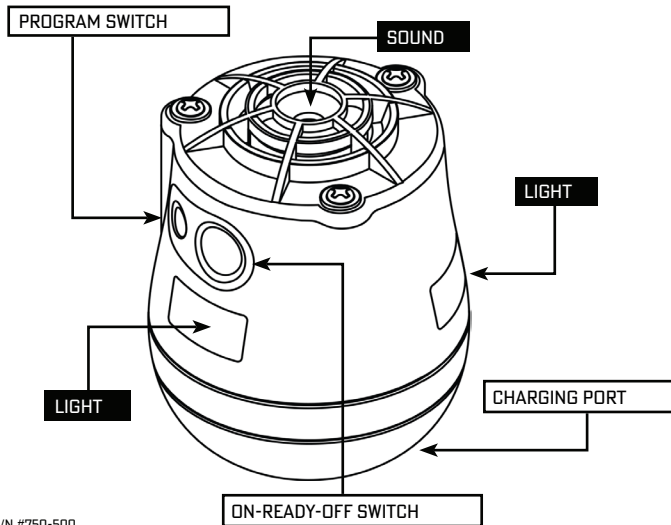

T.E.D.D.

TACTICAL
ELECTRONIC
DISTRACTION
DEVICE

DISTRIBUTED BY

T.E.D.D.

TACTICAL ELECTRONIC DISTRACTION DEVICE

LUMENS: 2,600 | LEDS: WHITE | SOUND: 120 DB | WEIGHT: 1.1 LB (500 G)

TRAINING

HIGH-RISK
SITUATIONS

SWAT

CORRECTIONS

FEATURES

- 8 PROGRAMMABLE LIGHT & SOUND MODES
- 4 PROGRAMMABLE ACTIVATION & DELAY MODES
- SELF RIGHTING - DESIGNED TO RIGHT ITSELF WHEN OVERTURNED
- RECHARGEABLE & REUSABLE
- DURABLE & WATERPROOF - IPX7