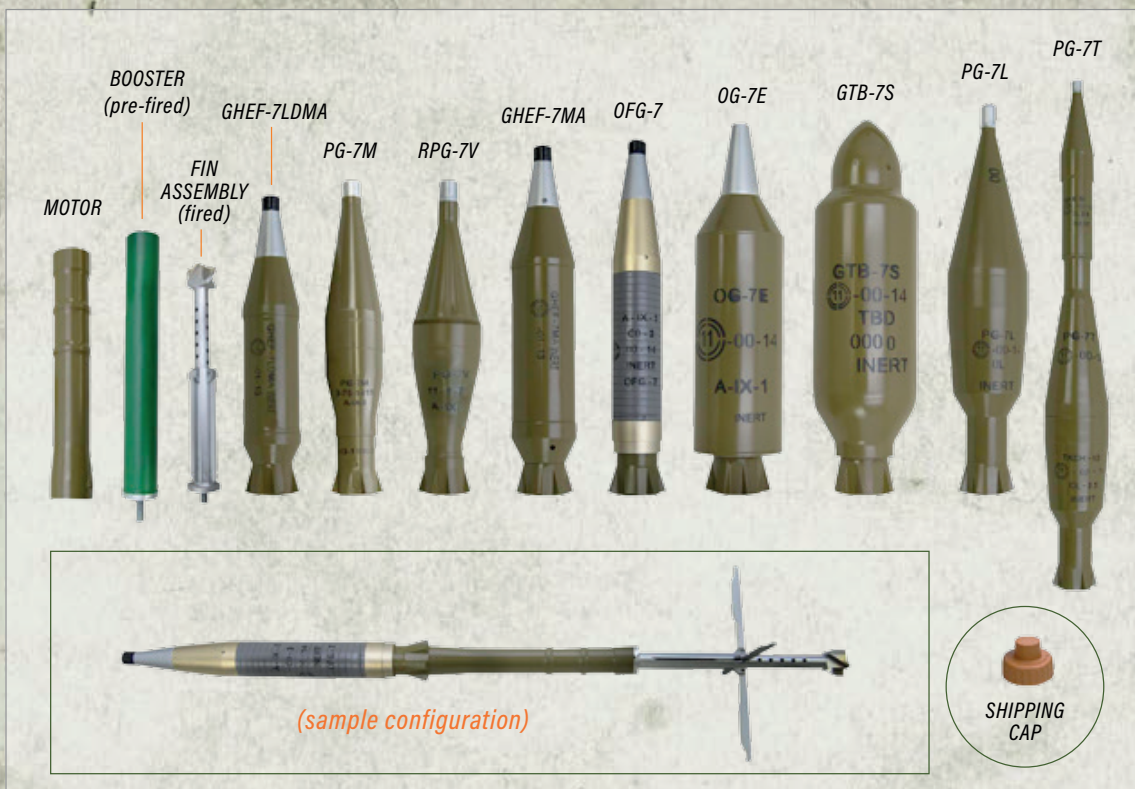

ROCKET SET

Modular Platform