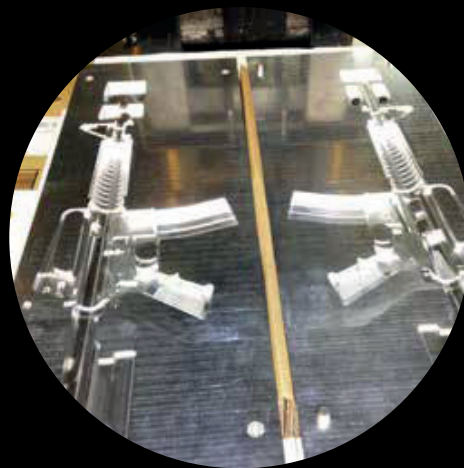

Our solid dummy training weapons are manufactured using extremely durable urethane based materials. These replica training rifles include full length metal barrels, creating a new level of realism as well as unmatched durability.

We produce our replica weapons using various highly advanced machinery and state-of-the-art production methods. This gives us the ability to produce large volumes in record time. Our exclusive line of replica products set a new standard in training and we've set the bar extremely high.

All solid replicas are available in a variety of colors including blue, red, and black.

WE MAKE CUSTOM PRODUCTS

CONTACT US WITH ANY CUSTOM REPLICA REQUESTS YOU MAY HAVE

INERTPRODUCTS.COM