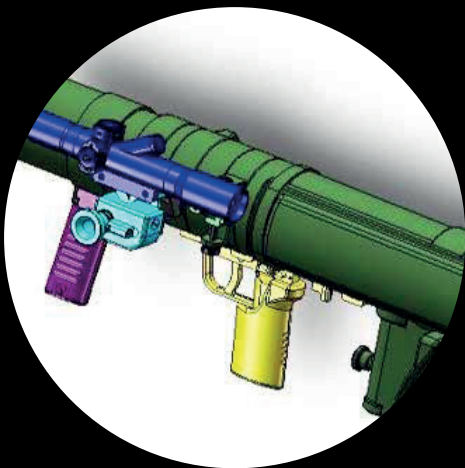

Our solid dummy training weapons are manufactured using extremely durable urethane based materials. These replica training rifles include full length metal barrels, creating a new level of realism as well as unmatched durability.

We produce our replica weapons using various highly advanced machinery and state-of-the-art production methods. This gives us the ability to produce large volumes in record time. Our exclusive line of replica products set a new standard in training and we've set the bar extremely high.

All solid replicas are available in a variety of colors including blue, red, and black.

WE MAKE CUSTOM PRODUCTS

CONTACT US WITH ANY CUSTOM REPLICA REQUESTS YOU MAY HAVE

INERTPRODUCTS.COM