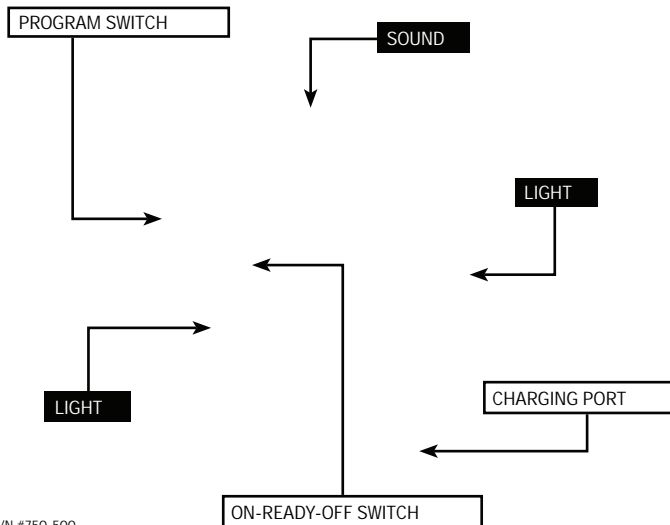

T.E.D.D.

TACTICAL ELECTRONIC DISTRACTION DEVICE

Lumens: 2,600 | LEDs: White | Sound: 120 dB | Weight: 1.1 lb (500 g)

TRAINING

HIGH-RISK
SITUATIONS

SWAT

CORRECTIONS

FEATURES

- 8 programmable light & sound modes
- 4 programmable activation & delay modes
- Self Righting - designed to right itself when overturned
- Rechargeable & Reusable
- Durable & Waterproof - IPX7

FOX Fury.COM