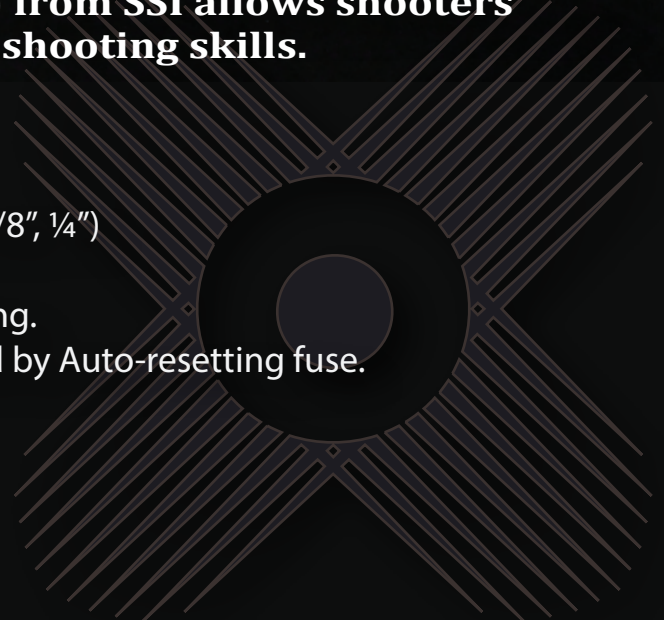

The new SRT-1000 (Self Resetting Target) from SSI allows shooters of any skill level to learn and perfect their shooting skills.

Quick look:

Quick Change Head Plate (Squirrel, Rabbit, Bulls Eye, 3/8", 1/4")

Over 20,000 lifts on a single battery charge.

Quick bolt on receiver for 4x4 post for elevated shooting.

Simple rechargeable 12V DC battery. Circuit protected by Auto-resetting fuse.

Easily replaceable front shield.

3-point mount for ground staking.

Rugged, All steel construction. Made in America.

System Features and benefits:

Challenge friends or yourself in speed and accuracy drills.

Teach your Son/Daughter to shoot without having to constantly walk downrange.

Get real time feedback from target, only direct hits will drop the headplate.

Run out of bullets way before the target gets tired...

Works every time, great for shooting competitions.

All easily replaceable parts, headplate, front shield, battery.